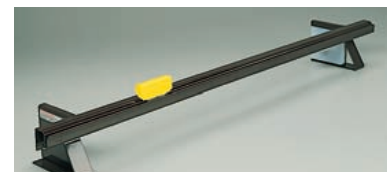

ALL CELLOCOU[®] PRODUCTS MAY BE COMBINED FOR QUANTITY SAVINGS! CALL FOR DETAILS

cello-twist

- Binds Cellocoup[®] wrap and bags securely
 - 825 feet per roll
- SF1500 \$25.95 per roll

cellocoup[®] dispenser rack

- Dispenses 32" Cellocoup[®] Roll Wrap
 - Use alone or stack racks with easy-to-use adapter kit
 - 36 x 6.5 x 7.5"
- TI0600 \$74.95 each

cellocoup[®] economy cutter

- Built-in cutter glides quickly and smoothly along track; cuts from either side
 - Mounting screws included
- TI0609 32" Cutter 38.5 x 5.5" \$150.00 each
TI0611 Cutter Replacement Blade \$29.95 each