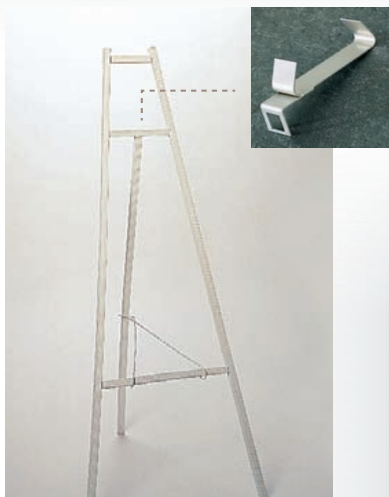

TRY THE FOUR MOST POPULAR NEVER-WILT® PRODUCTS

The industry's premier casket sprays, saddles and forms.
SM2078 \$19.95

4 pack
catalog
special
\$19.95

VARIETY PACK OFFER INCLUDES...

- 18" WREATH
- 15" WREATH
- SPRAY BAR
- SINGLE SADDLE

wooden easels

- Holds spray bars, wreaths and crosses upright for secure display in funeral home
- Sturdy white wood construction
- Choose from four sizes; packed six per case, all same size

UG0012 36" \$39.00/case of 6