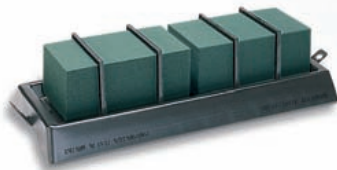

SM2008 Double Cascade Saddle
\$35.00/case of four [\$8.75 each]

casket saddles

never-wilt® spray bar

- Designed especially for standing sprays
- Tabs at each end of bar for easy attachment to easels or racks
- Holds one block of floral foam [not included]

SM2011 Spray Bar
 \$33.00/case of 12 [\$2.75 each]

40" SPRAY BAR

savetime
 NEVER-WILT®
 SADDLES &
 SPRAYBAR

SM2011

never-wilt® double casket saddle

- Best for full couch and standing sprays
- Perfect for mantelpieces
- Holds two blocks of floral foam [not included]

SM2001 Double Saddle
 \$42.00/case of six [\$7.00 each]

60" DOUBLE SADDLE

never-wilt® triple casket saddle

- Best for full couch and large standing sprays
- Perfect for head tables
- Holds three blocks of floral foam [not included]