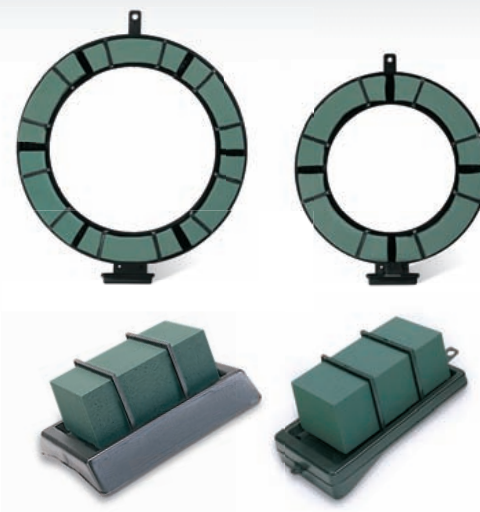

4 pack
catalog
special
$19.95

VARIETY PACK OFFER INCLUDES...

- 18" WREATH
- 15" WREATH
- SPRAY BAR
- SINGLE SADDLE