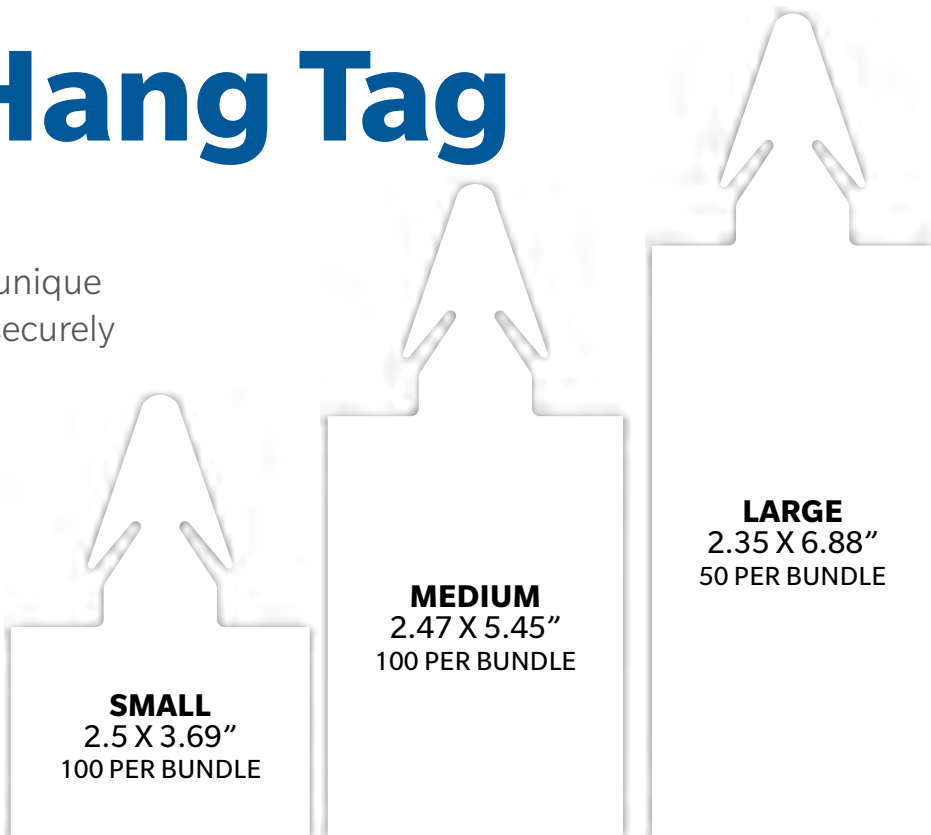

Locking Hang Tag

Lock it & leave it!

- Heavy-duty plastic tag featuring a unique locking tip, guaranteed to remain securely fastened in the pot for good!
- Tag placement eliminates interference with plant growth
- Add variable data including UPC, NIST, and pricing info
- Easy application & eliminates the time needed to apply a separate UPC label!
- Universal tip compatible with all pot manufacturers' slots
- Available on batch runs in 3 versatile sizes, starting October 1
- Minimum order 1000 per variety